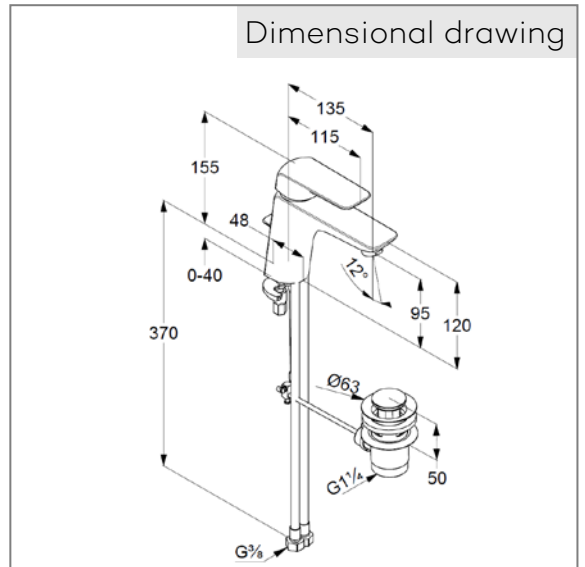

Finishes:  
 05 chrome

Product picture

Advertisement

single lever basin mixer, manufacturer KLUDI GmbH & Co. KG  
 KLUDI AMEO item no. 410230575  
 type: single lever basin mixer, DN 15 / PN 10, chrome plated brass,  
 with pop up waste 1 1/4 inch rod-pull and pull knob chrome plated,  
 solid lever chrome plated metal, ceramic cartridge K-36, PCA  
 aerator M 24 x 1, flow rate 6 l/min at 3 bar, flexible high pressure  
 supply tubes 3/8 inch with DVGW / W270 approval, rapid installa-  
 tion set  
 dimensions: height: 155 mm, nozzle height: 95 mm, projection: 135  
 mm

Dimensional drawing

Flow rate diagram